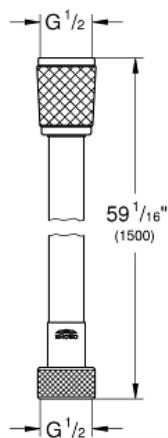

ROTAFLEX  
59" Hose  
MODEL # 28409001

Pure Freude  
an Wasser

GROHE

**Product Description:**

**ROTAFLEX  
59" Hose**

**Standard Specification:**

- 59"
- Smooth surface for easy cleaning
- Tensile strength 500 N
- Pressure resistance up to 5 bar
- Heat resistance 160°F
- AntiFold bend proof
- Universal connection G 1/2" x 1/2"
- Rotation cone for Twist-free function
- **GROHE StarLight** chrome finish

**Color:**

□ 28409001 StarLight Chrome